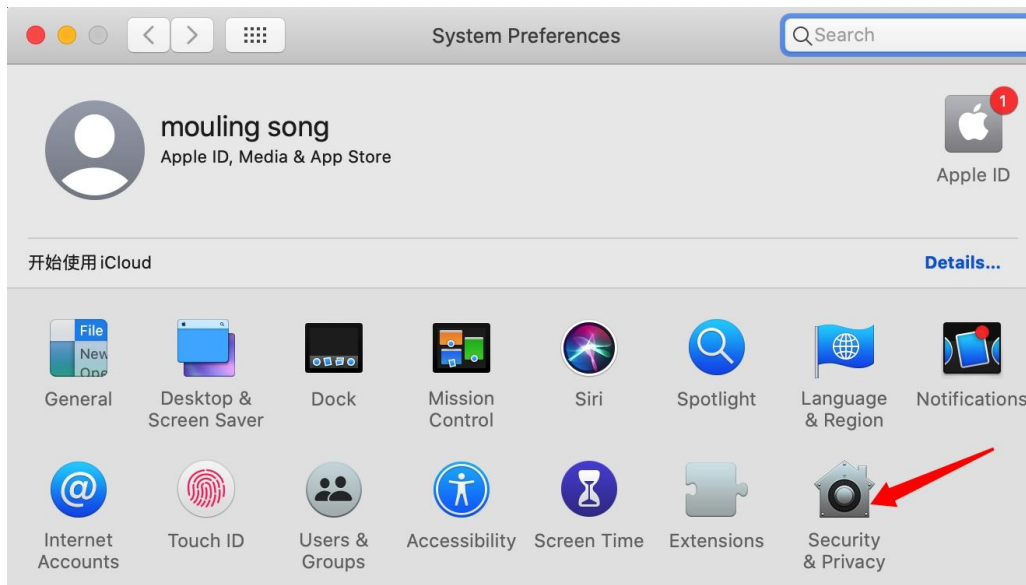

1. Open Terminal, and type in **sudo spctl --master-disable**

then type in password

```
zwoasi — -bash — 82x33
[zwoasideMacBook-Air:~ zwoasi$ sudo spctl --master-disable
[Password:
zwoasideMacBook-Air:~ zwoasi$
```

2. Open Security&Privacy